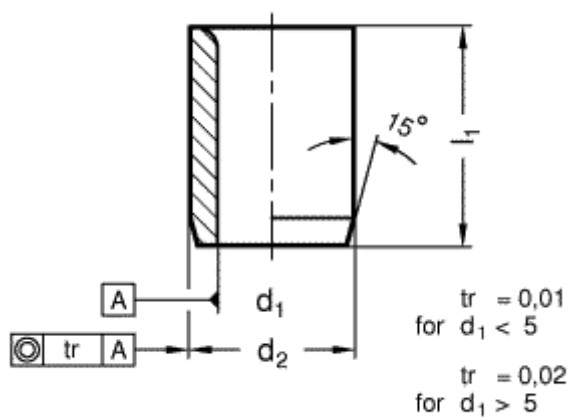

Article number: 201135091

Description: E+G Guide bush DIN 179-B16,5-28-A  
without collar

## Measures

---

$d_1 = 16,5$

$d_2 = 26$

$l_1 = 28$